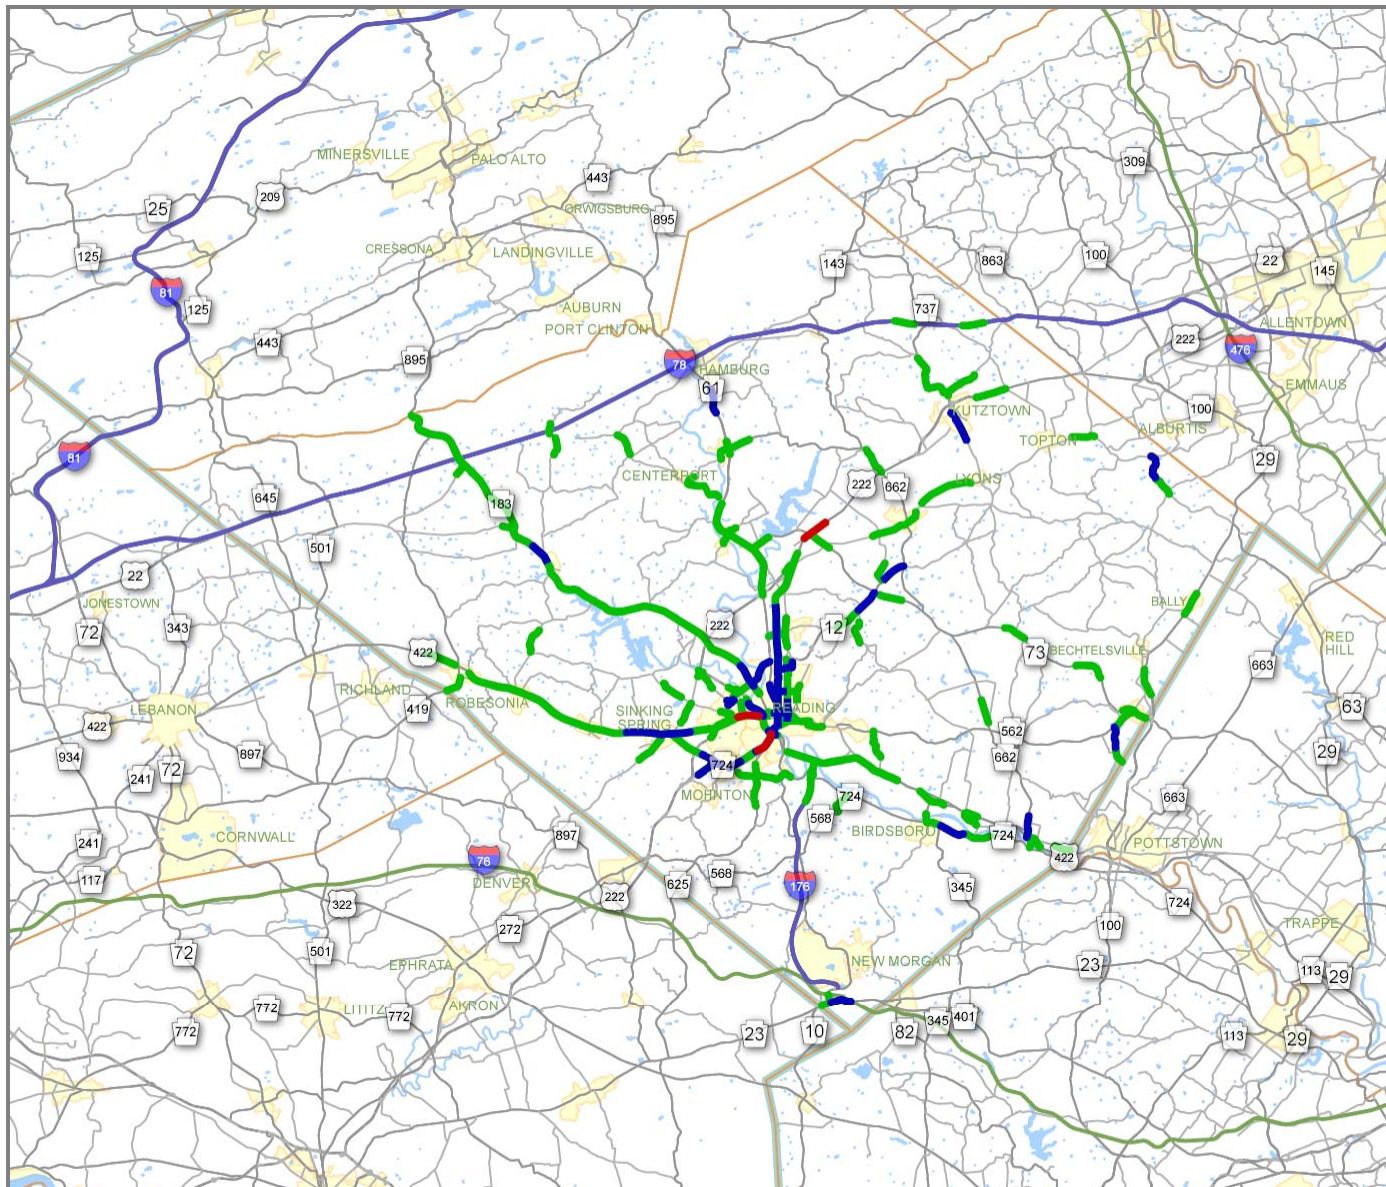

BERKS County

Unbelted Crashes (2008-2010)

Map Legend

-  11 or more Crashes
-  6 - 10 Crashes
-  3 - 5 Crashes
-  Interstates
-  Turnpike
-  State Routes
-  Water
-  Cities / Boroughs
-  Selected County
-  District Boundary
-  Route Shields
-  Ab123 Text Labels

0 7.32 mi 14.65 mi

4/22/2011 7:45 AM